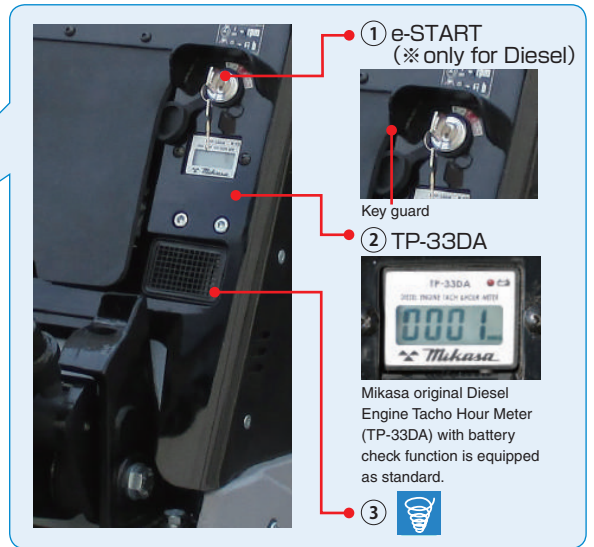

Reversible Compactor

✓
MVH-208DS (240kg)

MVH-209DS (247kg)

✓
MVH-308DS
 (345kg)

MVH-408DS
 (408kg)

MVH-508DS
 (525kg)

MVH Specifications

| model | weight (kg) | dimensions (mm) | plate size (mm) | vibrating frequency Hz (V.P.M.) | centrifugal force (max) kN (kgf) | max. traveling speed (m/min) | max.limited gradeability (%) | power source kW (PS) | |
|--------------|-------------|------------------------|---------------------------|---------------------------------|----------------------------------|------------------------------|---|--|---|
| ✓ MVH-208DSZ | 240 | H : 1,010 L : 1,310 | W : 500 L1 : 720 | 87 (5,200) | 37.0 (3,772) | 27 | 30 | Hatz 1B30 diesel (electric start) max. output 4.9 (6.7) Yanmar L70N diesel (electric start) max. output 4.9 (6.7) | |
| MVH-208DSY | 237 | | W : 600 L1 : 720 | | 35.0 (3,570) | 26 | | | |
| MVH-209DSZ | 247 | H : 1,030 L : 1,540 | W : 445 [595] L1 : 860 | 73 (4,400) | 45.0 (4,600) | 27 | | | |
| MVH-209DSY | 243 | | | | | | | | |
| MVH-308DSZ | 345 | H : 1,030 L : 1,570 | W : 500 [650] L1 : 900 | 69 (4,150) | 65.0 (6,600) | 29 | | | Hatz 1B50 diesel (electric start) max. output 6.7 (9.1) Yanmar L100N diesel (electric start) max. output 7.0 (9.5) |
| MVH-308DSY | 341 | | | | | | | | |
| MVH-408DSZ | 408 | H : 1,070 L : 1,600 | W : 650 L1 : 900 | 73 (4,400) | 65.0 (6,600) | 29 | | | Hatz 1D81 diesel (electric start) max. output 8.9 (12.1) |
| MVH-408DSY | 407 | | | | | | | | |
| MVH-508DSZ | 525 | H : 1,010 L : 1,310 | W : 500 L1 : 720 | 87 (5,200) | 37.0 (3,772) | 27 | | | Honda GX240 gasoline max. output 5.9 (8.0) |
| MVH-508DSY | 525 | | | | | | | | W : 600 L1 : 720 |
| MVH-208GH | 210 | H : 1,030 L : 1,540 | W : 445 [595] L1 : 860 | 73 (4,400) | 45.0 (4,600) | 27 | Honda GX270 gasoline max. output 6.3 (8.6) | | |
| MVH-209GH | 217 | | | | | | W : 500 [650] L1 : 900 | 28 | Honda GX390 gasoline max. output 8.7 (11.8) |
| MVH-308GH | 310 | H : 1,030 L : 1,570 | W : 500 [650] L1 : 900 | 69 (4,150) | 65.0 (6,600) | 29 | | | |
| MVH-408GH | 364 | | | | | | | | |